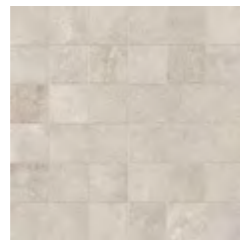

EX7001 € 180,00 mq ■
Extra Mosaico 5x5 Grey PEI V
31x31 12